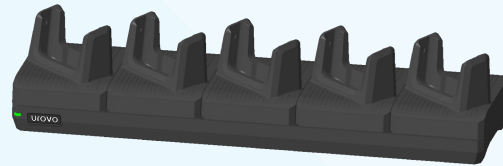

Single Charging
Cradle

4-Slot Battery
Charging Cradle

5-Slot Charging Cradle
(4 devices, 4 batteries)

5-Slot Charging Cradle
(5 devices)

Trigger Handle

Accessories Overview-3

Hand Strap

Screen Protector

Rugged Boot

Dust Plugs

Adaptor

- Input: 100–240V~50/60Hz 0.6A MAX
- Output: 5V/2A
- Optional Output: QC3.0 adaptor (5V/3A, 9V/2A, 12V/1.5A)

(Adaptor appearance varies by region)

USB Cable

- Support Charging and Data Transferring
- Port: USB Type-C

Battery

- Removable 3.85V 5000mAh

Single Charging Cradle

- Support host charging with or without rugged boot
- Support Charging One Device and One Battery
- Port: DC Jack*1, Type-C*1, RJ45*1(for network connection)
- LED Charging Status Indicator
- Charging Cradle Adapter Output: 12V/2A

Trigger Handle

- Efficient Scanning with Trigger Button
- Comfortable Grip
- Support Single Charging Cradle and 5-Slot Charging Cradle

Hand Strap

- Convenient for mobile operation and carrying
- Material: microfiber leather + alloy
- Subsequent switching to the second