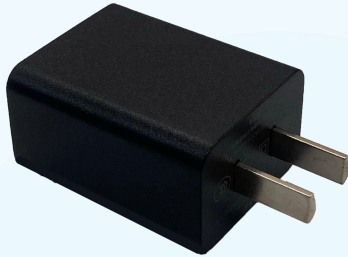

Accessories Overview-1

Adaptor