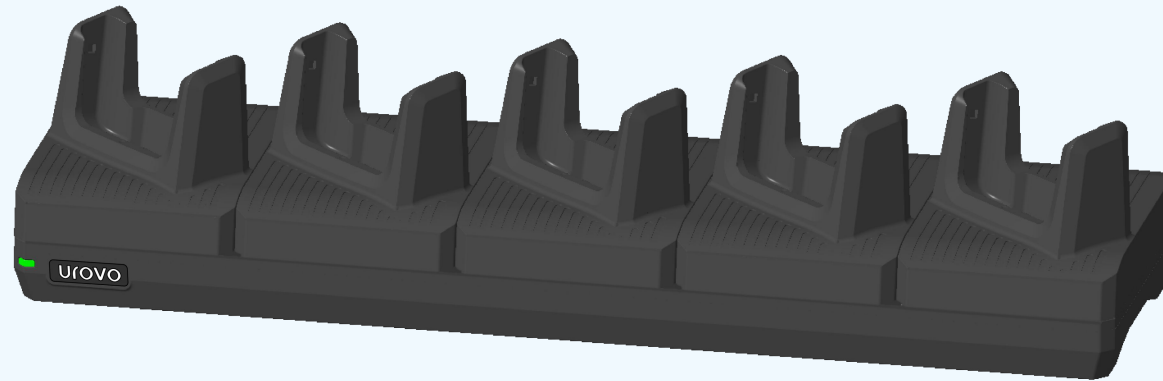

Rugged Boot

Dust Plugs

Adaptor

- Input: 100–240V~50/60Hz 0.6A MAX
- Output: 5V/2A
- Optional Output: QC3.0 adaptor (5V/3A, 9V/2A, 12V/1.5A)

(Adaptor appearance varies by region)

USB Cable

- Support Charging and Data Transferring
- Port: USB Type-C

Battery

- Removable 3.85V 5000mAh

Single Charging Cradle

- Support host charging with or without rugged boot
- Support Charging One Device and One Battery
- Port: DC Jack*1, Type-C*1, RJ45*1(for network connection)
- LED Charging Status Indicator
- Charging Cradle Adapter Output: 12V/2A

4-Slot Battery Charging Cradle

- Support Charging 4 Batteries
- LED Charging Status Indicator
- Port: DC Jack for Charging
- Charging Cradle Adapter Output: 12V/5A

5-Slot Charging Cradle (5 devices)

- Support Charging 5 devices with or without rugged boot
- LED Charging Status Indicator
- Port: DC Jack for Charging
- Charging Cradle Adapter Output: 12V/5A

5-Slot Charging Cradle (4 devices, 4 batteries)

- Support Charging 4 devices(with or without rugged boot) and 4 batteries
- LED Charging Status Indicator
- Port: DC Jack for Charging
- Charging Cradle Adapter Output: 12V/10A