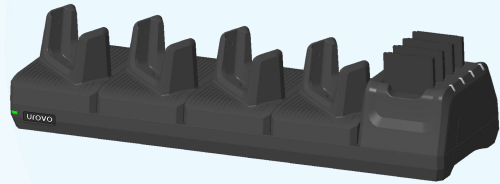

Single Charging
Cradle

4-Slot Battery
Charging Cradle

5-Slot Charging Cradle
(4 devices, 4 batteries)

5-Slot Charging Cradle
(5 devices)

Trigger Handle

Accessories Overview-3

Hand Strap

Screen Protector

Rugged Boot

Dust Plugs

Adaptor

- Input: 100–240V~50/60Hz 0.6A MAX
- Output: 5V/2A
- Optional Output: QC3.0 adaptor (5V/3A, 9V/2A, 12V/1.5A)

(Adaptor appearance varies by region)

USB Cable

- Support Charging and Data Transferring
- Port: USB Type-C

Battery

- Removable 3.85V 5000mAh

Single Charging Cradle

- Support host charging with or without rugged boot
- Support Charging One Device and One Battery
- Port: DC Jack*1, Type-C*1, RJ45*1(for network connection)
- LED Charging Status Indicator
- Charging Cradle Adapter Output: 12V/2A

Trigger Handle

- Efficient Scanning with Trigger Button
- Comfortable Grip
- Support Single Charging Cradle and 5-Slot Charging Cradle

Hand Strap

- Convenient for mobile operation and carrying
- Material: microfiber leather + alloy
- Subsequent switching to the second