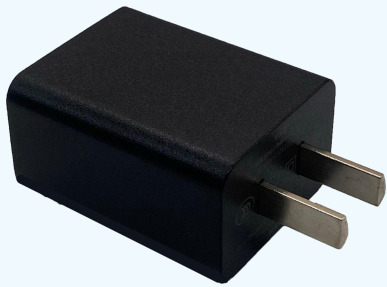

Single Charging
Cradle

4-Slot Battery
Charging Cradle

5-Slot Charging Cradle
(4 devices, 4 batteries)

5-Slot Charging Cradle
(5 devices)

Trigger Handle

Accessories Overview-3

Hand Strap

Screen Protector

Rugged Boot

Dust Plugs

Adaptor

- Input: 100–240V~50/60Hz 0.6A MAX
- Output: 5V/2A
- Optional Output: QC3.0 adaptor (5V/3A, 9V/2A, 12V/1.5A)

(Adaptor appearance varies by region)

USB Cable

- Support Charging and Data Transferring
- Port: USB Type-C

Battery

- Removable 3.85V 5000mAh

Single Charging Cradle

- Support host charging with or without rugged boot
- Support Charging One Device and One Battery
- Port: DC Jack*1, Type-C*1, RJ45*1(for network connection)
- LED Charging Status Indicator
- Charging Cradle Adapter Output: 12V/2A

Trigger Handle

- Efficient Scanning with Trigger Button
- Comfortable Grip
- Support Single Charging Cradle and 5-Slot Charging Cradle

Hand Strap

- Convenient for mobile operation and carrying
- Material: microfiber leather + alloy
- Subsequent switching to the second