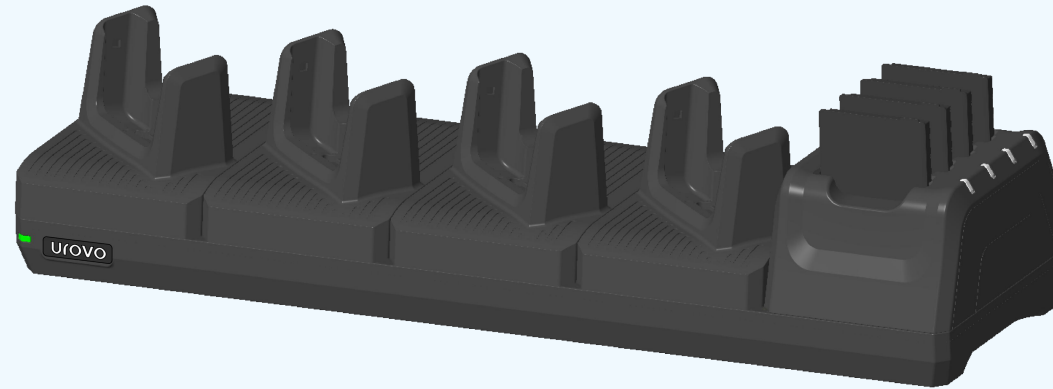

Rugged Boot

Dust Plugs

Adaptor

- Input: 100–240V~50/60Hz 0.6A MAX
- Output: 5V/2A
- Optional Output: QC3.0 adaptor (5V/3A, 9V/2A, 12V/1.5A)

(Adaptor appearance varies by region)

USB Cable

- Support Charging and Data Transferring
- Port: USB Type-C

Battery

- Removable 3.85V 5000mAh

Single Charging Cradle

- Support host charging with or without rugged boot
- Support Charging One Device and One Battery
- Port: DC Jack*1, Type-C*1, RJ45*1(for network connection)
- LED Charging Status Indicator
- Charging Cradle Adapter Output: 12V/2A

4-Slot Battery Charging Cradle

- Support Charging 4 Batteries
- LED Charging Status Indicator
- Port: DC Jack for Charging
- Charging Cradle Adapter Output: 12V/5A

5-Slot Charging Cradle (5 devices)

- Support Charging 5 devices with or without rugged boot
- LED Charging Status Indicator
- Port: DC Jack for Charging
- Charging Cradle Adapter Output: 12V/5A

5-Slot Charging Cradle (4 devices, 4 batteries)

- Support Charging 4 devices(with or without rugged boot) and 4 batteries
- LED Charging Status Indicator
- Port: DC Jack for Charging
- Charging Cradle Adapter Output: 12V/10A