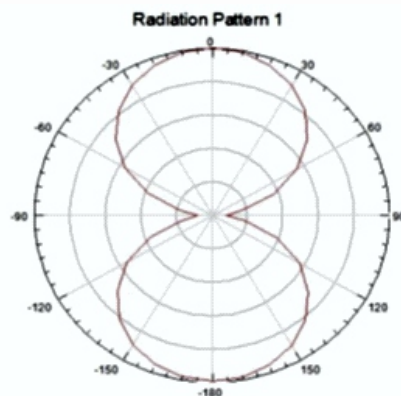

RADIATION PATTERN FOR PID-FOM6006

(Relative Read Range vs. Orientation)

Corporate Headquarter : North America
28 Crane Neck Road, Setauket, NY 11733-1631, USA.
Contact No: +1-817-6379732

Manufacturing Location:
11 Milestone, Near HLM College, Delhi-Meerut Road, Saithli,
Ghaziabad-201003, (U.P.), India. **Contact:** +91-9821029154

International Sales Office : Dubai
Orange RFID Computer Systems LLC.
21, 44th floor, Aspin Tower, Sheikh Zayed Road, Dubai, UAE, P.O. Box 79998,
Tel: 04 383 5142/5143 | **Contact:** +971 50 432 1688

Toll Free No. - 1800-102-(RFID) 7343
www.perfectrfid.com | www.perfectid.co